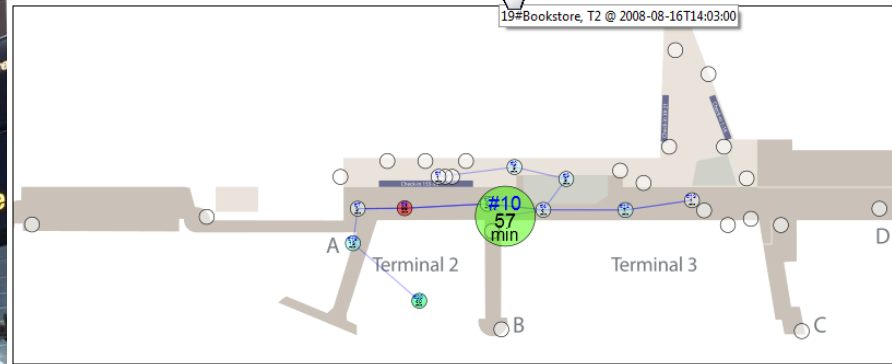

# EXAMPLE: COPENHAGEN AIRPORT

## Spopos PAX Trace

Compact trace: z33 · z18 · z16 · z7 · z5 · z4 · z1 · z4 · z5 · z19 · z7 · z9 · z14 · z9 · z7 · z5 · z4 · z1 · z3 · z999

Auto-zoom    Reset view

### Detailed trace for passenger:

Step number	Zone ID	Zone Name	First detection	Dwell time in zone
<b>Total (all zones)</b>				<b>16200 min</b>
#1	z33	00#Check In	2008-08-16T12:00:00	60 min
#2	z18	18#Security Entrance 2 - west-end	2008-08-16T12:05:00	300 min
#3	z16	16#Tax-Free entrance after SEC	2008-08-16T12:10:30	270 min
#4	z7	07#Nytovr	2008-08-16T12:16:00	30 min
#5	z5	05#Pier B square	2008-08-16T12:17:00	30 min
#6	z4	04#Starbucks T2	2008-08-16T12:18:00	60 min
#7	z1	01#Pier A Entrance	2008-08-16T12:19:30	120 min
#8	z4	04#Starbucks T2	2008-08-16T12:22:30	5850 min
#9	z5	05#Pier B square	2008-08-16T14:02:00	30 min