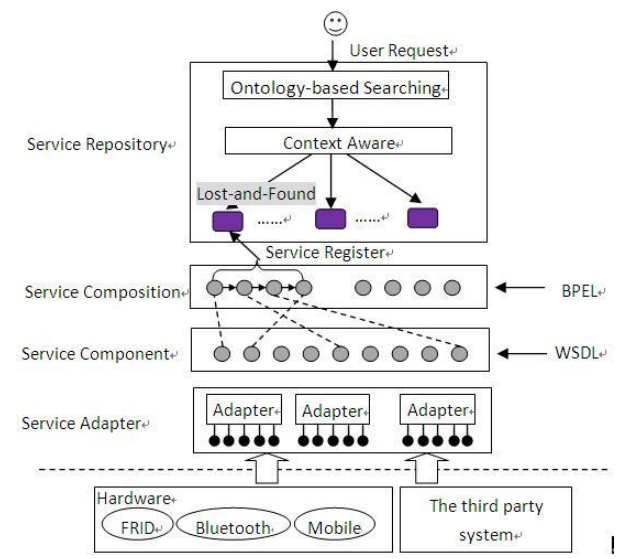

LOST AND FOUND: ARCHITECTURE